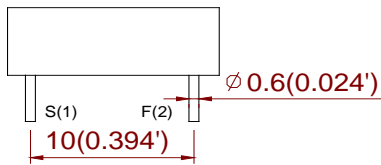

Thousand Hundred Industrial Co., Ltd.

AC Current Transformer 50/60 Hz Mini Precision Current Transformers

CT05-4 Series

RoHS Compliant
CE/UL- Approved

thic@thic.net

Part Number	Electrical Characteristic				Photo
	Current Ratio	Accuracy Class (%)	Turns Ratio (Np:Ns)	RL (Ω)	
CT054100 AP	2A / 2mA	1	1: 1000	10	 
CT054100 SP	5A / 5mA	5	1: 1000	100	

Mechanical Dimensions in mm

Front View

Bottom View

The minimum current-0.15A The maximum current-15A

The minimum current-0.1A The maximum current-12A