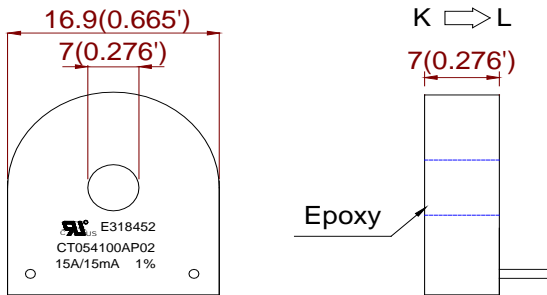

Thousand Hundred Industrial Co., Ltd.

AC Current Transformer 50/60 Hz Mini Precision Current Transformers

CT05-4 Series

RoHS Compliant
CE/UL- Approved

thic@thic.net

Part Number	Electrical Characteristic				Photo
	Current Ratio	Accuracy Class (%)	Turns Ratio (Np:Ns)	RL (Ω)	
CT054100 AP	2A / 2mA	1	1: 1000	10	 
CT054100 SP	5A / 5mA	5	1: 1000	100	

Mechanical Dimensions in mm

Front View

Bottom View

The minimum current-0.15A The maximum current-15A

The minimum current-0.1A The maximum current-12A