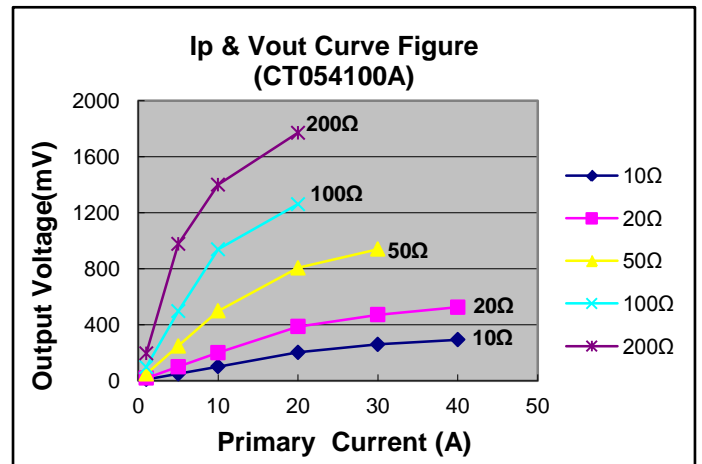

Thousand Hundred Industrial Co., Ltd.

AC Current Transformer 50/60 Hz Mini Precision Current Transformers

CT05-4 Series

RoHS Compliant
CE/UL- Approved

thic@thic.net

Part Number	Electrical Characteristic				Photo
	Current Ratio	Accuracy Class (%)	Turns Ratio (Np:Ns)	RL (Ω)	
CT054100 AP	2A / 2mA	1	1: 1000	10	 
CT054100 SP	5A / 5mA	5	1: 1000	100	

Mechanical Dimensions in mm

Front View

Bottom View

The minimum current-0.15A The maximum current-15A

The minimum current-0.1A The maximum current-12A