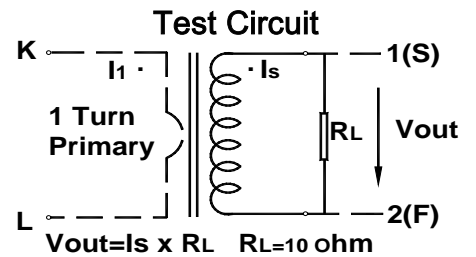

Thousand Hundred Industrial Co., Ltd.

AC Current Transformer 50/60 Hz Mini Precision Current Transformers

CT05-4 Series

RoHS Compliant
CE/UL- Approved

thic@thic.net

Part Number	Electrical Characteristic				Photo
	Current Ratio	Accuracy Class (%)	Turns Ratio (Np:Ns)	RL (Ω)	
CT054100 AP	2A / 2mA	1	1: 1000	10	 
CT054100 SP	5A / 5mA	5	1: 1000	100	

Mechanical Dimensions in mm

Front View

Bottom View

The minimum current-0.15A The maximum current-15A

The minimum current-0.1A The maximum current-12A