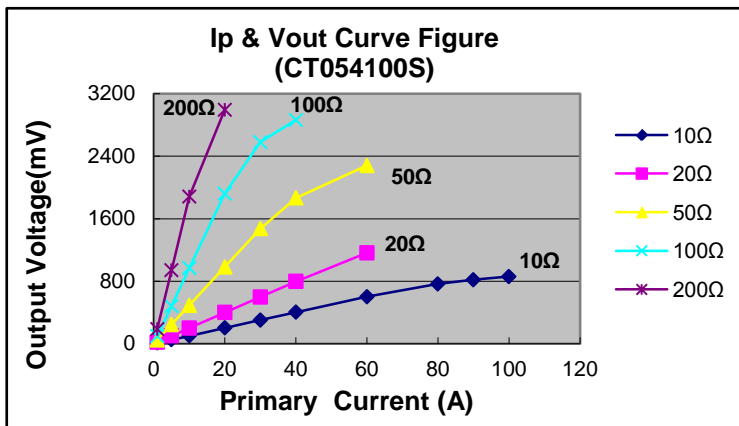

Thousand Hundred Industrial Co., Ltd.

AC Current Transformer 50/60 Hz Mini Precision Current Transformers

CT05-4 Series

RoHS Compliant
CE/UL- Approved

thic@thic.net

Part Number	Electrical Characteristic				Photo
	Current Ratio	Accuracy Class (%)	Turns Ratio (Np:Ns)	RL (Ω)	
CT054100 AP	2A / 2mA	1	1: 1000	10	 
CT054100 SP	5A / 5mA	5	1: 1000	100	

Mechanical Dimensions in mm

Front View

Bottom View

The minimum current-0.15A The maximum current-15A

The minimum current-0.1A The maximum current-12A