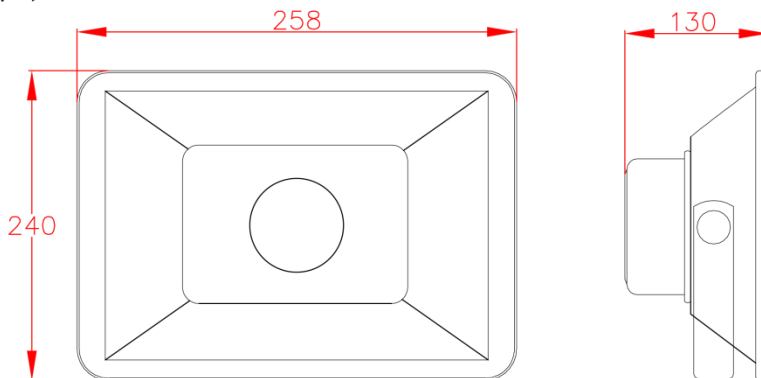

# SPECIFICATION

PART NO.:CF-TGD-50W  
Flood Light

單位：MM

Type	CF-TGD-50W
Input Watts	50W
LED NOS.	COB LED*1 pcs
LED chip	EPISTAR
Efficacy	90~100lm/w
Input Voltage	85V~265V 50Hz /60Hz
Power Factor	PF $\geq$ 0.9
Color Consumption	Cool White / Warm White
CRI	Ra $\geq$ 70
LED Lens Material	High Borosilicate glass
Front Cover	Tempered proof glass
IP Rating	IP 65
Size	L285*W240*H130
Weight	4kg
Warranty	1 Year