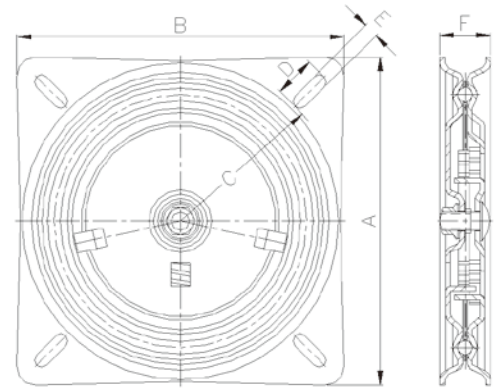

Steel returned swivel

PHN-TYPE

TYPE	BRG/NO.	DIMENSIONS(mm)						REMARK
		A	B	C	D	E	F	
	PHN1740100	174.0	174.0	86.0	9.5	7.6	27.0	

PHN