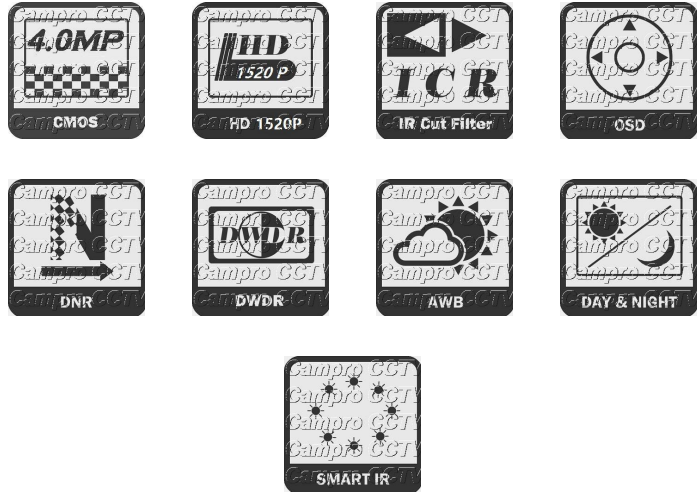

### 4.0MP HD Hybrid 30M IR Dome

\* OSD / UTC Support

### CB-IK400A

Pick Up Element	1/2.9" 6.82MP SONY IMX326
Picture Element	2688(H) x 1520(V)
Resolution	4MP: 2688 x 1520@25fps
Lens Type	3.6 / 6.0 / 8.0mm 5.0 Mega Pixel ICR Lens
Optical Filter	With IR-Cut Filter removable (ICR) Design
Sync. System	Internal
Scanning System	2 : 1 Interlace
Min. Illumination	Color: 0.01 Lux / B/W: 0.001 Lux / 0 Lux IR On (F2.0)
S/N Ratio	More Than 55dB (AGC OFF)
WDR	D-WDR On / Off
Day/Night Mode	Ext / Auto / Color / B&W
Electronic Shutter	Auto / Manual: 1/50(1/60) – 1/50,000sec.
White Balance	ATW / AWC-SET / Indoor / Outdoor / MWB
Gain Control	Adjustable Auto Gain Control
Backlight Compensation	N/A
DNR	2D DNR
Sharpness Adjustment	OFF / Auto
Brightness Adjustment	Adjustable Brightness
Transmission Distance	RG59 Coaxial Cable -300M / RG6U Coaxial Cable -500M
Twisted Cable Transmission Distance	Max. 300M
Video Output	AHD / CVI / TVI (1520P) & Analog Composite Video, Switchable
Operating Temp.	-10°C ~ 50°C / RH 85% or Less
Power Supply	DC 12V ± 10%
Weatherproof	N/A
Construction Coaxial Cable	Plastic

<b>IR Distance / IR Led</b>	30M / 48pcs x $\Phi$ 5mm IR Led
<b>IR Led Activation</b>	10 Lux
<b>Dimension</b>	110(L) x 90(H)mm
<b>Weight</b>	300g
<b>Certification</b>	CE / FCC / RoHS