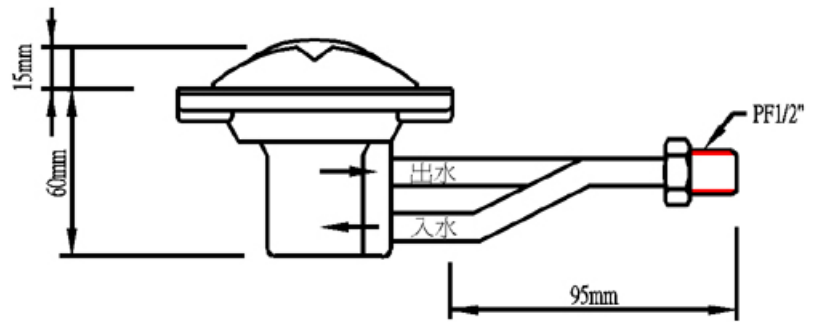

## S1-S Embedded Type of Foot Faucet

**S1-S** Dimensions: W x D x H (mm)= 100 × 195 × 75 (mm)

### S1-S Full Kit Equipped With:

- 1 S3A-S Foot Pedal × 1 pcs
- 2 Guide Label × 1 pcs

### Option

- H1 Built-in Control Valve
- F1G C-shaped Basin Outlet (Gold)
- F1C C-shaped Basin Outlet (Chrome)
- F11 Swivel Outlet (7.5") (Chrome)