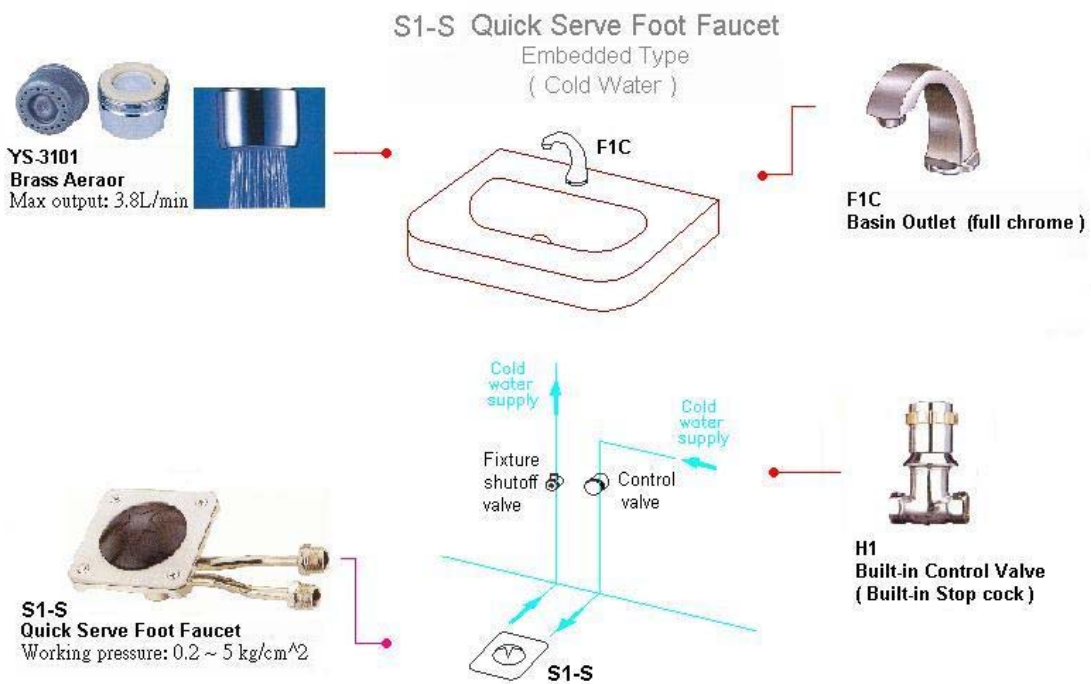

## S1-S Embedded Type of Foot Faucet

**S1-S** Dimensions: W x D x H (mm)= 100 × 195 × 75 (mm)

### S1-S Full Kit Equipped With:

- 1 S3A-S Foot Pedal × 1 pcs
- 2 Guide Label × 1 pcs

### Option

- H1 Built-in Control Valve
- F1G C-shaped Basin Outlet (Gold)
- F1C C-shaped Basin Outlet (Chrome)
- F11 Swivel Outlet (7.5") (Chrome)