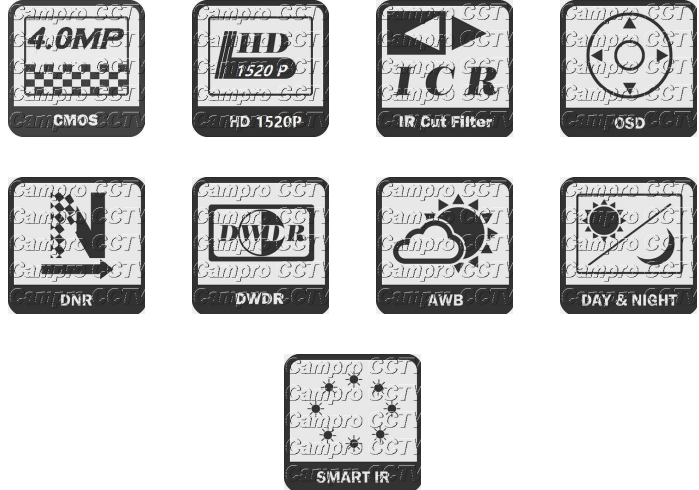

4.0MP HD Hybrid 30M IR Dome

* OSD / UTC Support

CB-IS400A

Pick Up Element	1/2.9" 6.82MP SONY IMX326
Picture Element	2688(H) x 1520(V)
Resolution	4MP: 2688 x 1520@25fps
Lens Type	3.6 / 6.0 / 8.0mm 5.0 Mega Pixel ICR Lens
Optical Filter	With IR-Cut Filter removable (ICR) Design
Sync. System	Internal
Scanning System	2 : 1 Interlace
Min. Illumination	Color: 0.01 Lux / B/W: 0.001 Lux / 0 Lux IR On (F2.0)
S/N Ratio	More Than 55dB (AGC OFF)
WDR	D-WDR On / Off
Day/Night Mode	Ext / Auto / Color / B&W
Electronic Shutter	Auto / Manual: 1/50(1/60) – 1/50,000sec.
White Balance	ATW / AWC-SET / Indoor / Outdoor / MWB
Gain Control	Adjustable Auto Gain Control
Backlight Compensation	N/A
DNR	2D DNR
Sharpness Adjustment	OFF / Auto
Brightness Adjustment	Adjustable Brightness
Transmission Distance	RG59 Coaxial Cable -300M / RG6U Coaxial Cable -500M
Twisted Cable Transmission Distance	Max. 300M
Video Output	AHD / CVI / TVI (1520P) & Analog Composite Video, Switchable
Operating Temp.	-10°C ~ 50°C / RH 85% or Less
Power Supply	DC 12V ± 10%
Weatherproof	N/A
Construction Coaxial Cable	Plastic

IR Distance / IR Led	30M / 3 x Array IR Led
IR Led Activation	10 Lux
Dimension	110(L) x 90(H)mm
Weight	300g
Certification	CE / FCC / RoHS