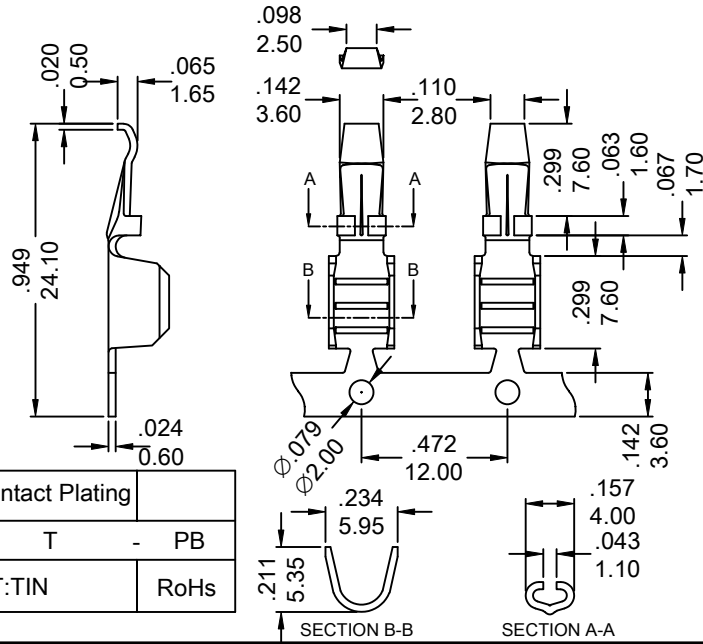

Powerpole Modular Connector

HRS Series

FEATURES:

- . Mates with VEN [HRS-0443,HRS-0444] Series Powerpole Pak connector
- . Accepts AWG 10-14 wire range
- . Material is Red Copper
- . Qty/Reel: 5K PCS

UNIT: INCH
MM

Ordering Information HRS Series

Series No.	Series No.	Material	Contact Plating	
HRS	- 0444	- TRC	- T	- PB
HRS Series	0444	TRC:Red Copper	T:TIN	RoHs

FEATURES:

- . Mates with VEN [HRS-0445] Series Powerpole Pak connector
- . Accepts AWG 10-14 wire range
- . Material is Brass
- . Qty/Reel: 5K PCS

Ordering Information HRS Series

Series No.	Series No.	Material	Contact Plating	
HRS	- 0445	- TBS	- T	- PB
HRS Series	0445	TBS: Brass	T:TIN	RoHs

FEATURES:

- . Mates with VEN [HRS-0449] Series Powerpole Pak connector
- . Accepts AWG 10-14 wire range
- . Material is Brass or Phos.Bronze
- . Qty/Reel: 5K PCS

Ordering Information HRS Series

Series No.	Series No.	Material	Contact Plating	
HRS	- 0449	- TBS	- T	- PB
HRS Series	0449	TBS: Brass	T:TIN	RoHs