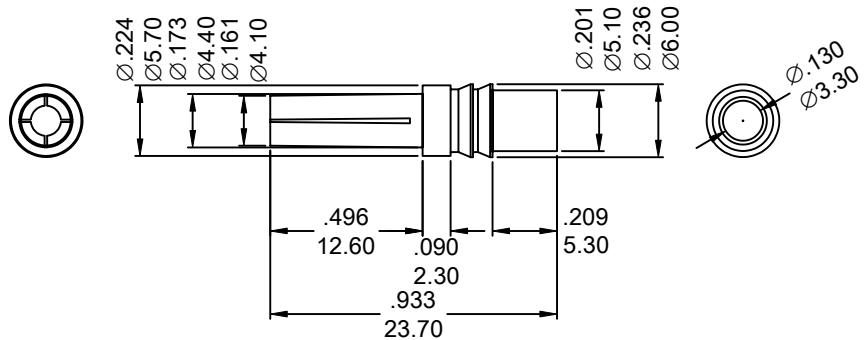

Powerpole Modular Connector

HRS Series

FEATURES:

- . Mates with VEN [HRS-0443,HRS-0444] Series Powerpole Pak connector
- . Accepts AWG 10-14 wire range
- . Material is Red Copper
- . Qty/Reel: 5K PCS

UNIT: INCH
MM

Ordering Information HRS Series

Series No.	Series No.	Material	Contact Plating	
HRS	- 0444	- TRC	- T	- PB
HRS Series	0444	TRC:Red Copper	T:TIN	RoHs

FEATURES:

- . Mates with VEN [HRS-0445] Series Powerpole Pak connector
- . Accepts AWG 10-14 wire range
- . Material is Brass
- . Qty/Reel: 5K PCS

Ordering Information HRS Series

Series No.	Series No.	Material	Contact Plating	
HRS	- 0445	- TBS	- T	- PB
HRS Series	0445	TBS: Brass	T:TIN	RoHs

FEATURES:

- . Mates with VEN [HRS-0449] Series Powerpole Pak connector
- . Accepts AWG 10-14 wire range
- . Material is Brass or Phos.Bronze
- . Qty/Reel: 5K PCS

Ordering Information HRS Series

Series No.	Series No.	Material	Contact Plating	
HRS	- 0449	- TBS	- T	- PB
HRS Series	0449	TBS: Brass	T:TIN	RoHs