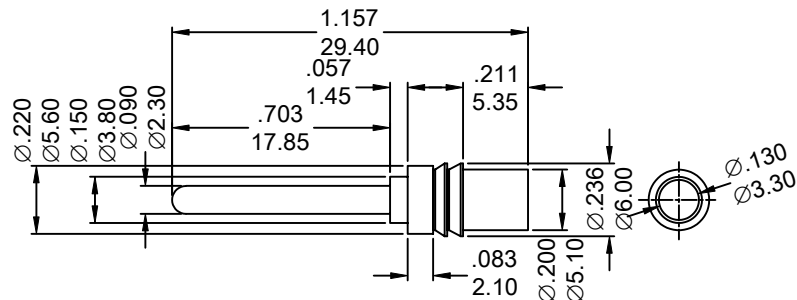

Powerpole Modular Connector

HRS Series

FEATURES:

- . Mates with VEN [HRS-0443,HRS-0444] Series Powerpole Pak connector
- . Accepts AWG 10-14 wire range
- . Material is Red Copper
- . Qty/Reel: 5K PCS

UNIT: INCH
MM

Ordering Information HRS Series

Series No.	Series No.	Material	Contact Plating	
HRS	- 0444	- TRC	- T	- PB
HRS Series	0444	TRC:Red Copper	T:TIN	RoHs

FEATURES:

- . Mates with VEN [HRS-0445] Series Powerpole Pak connector
- . Accepts AWG 10-14 wire range
- . Material is Brass
- . Qty/Reel: 5K PCS

Ordering Information HRS Series

Series No.	Series No.	Material	Contact Plating	
HRS	- 0445	- TBS	- T	- PB
HRS Series	0445	TBS: Brass	T:TIN	RoHs

FEATURES:

- . Mates with VEN [HRS-0449] Series Powerpole Pak connector
- . Accepts AWG 10-14 wire range
- . Material is Brass or Phos.Bronze
- . Qty/Reel: 5K PCS