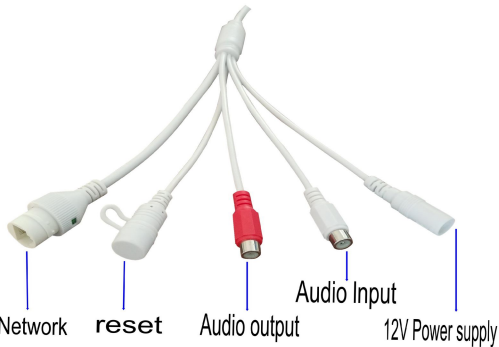

4.0MP HD-IP 30M Array IR POE Camera

CB-RS400P

Digital Video Processor

Sensor	Hi3516D + OmniVision OV4689 (1/3" CMOS Sensor)
Frame Rate	PAL: 1-25fps, NTSC: 1-30fps
Minimum Illumination	Color: 0.01Lux@F1.2(AGC ON), B/W: 0.001Lux@F1.2(AGC ON)
Lens	3.6 / 6.0 / 8.0mm 5.0MP ICR Lens, Optional: 2.8mm 5.0MP ICR Lens
IR Range	30M, 6 x 20 MIL Array IR Led
Electronic Shutter	Auto/1/25S-1/50000S adjustable
Day / Night	Auto, dual IR-Cut filter
BLC / White Balance	BLC: On/Off, AWB
DNR	2D + 3D DNR
WDR	D-WDR
S/N Ratio	≥52dB
Image Control	Bright, Sharpness, Contrast, Saturation
Encode	
Video Encoding	H.265+, H.265 Main Profile / H.264 High Profile / H.264 Main Profile / H.264 Baseline Profile
Max Resolution	Main: 4MP: 2592x1520@25fps, Sub: 704x576@20fps
Triple Stream	Third Stream : 1280 x 720@25fps
Bit Rate	32Kbps~8Mbps, Supports CBR / VBR
Audio Encoding	G.711A(64Kbps) / G.711Mu(64Kbps) / G.726 (16Kbps)
Reduce Echo	Support