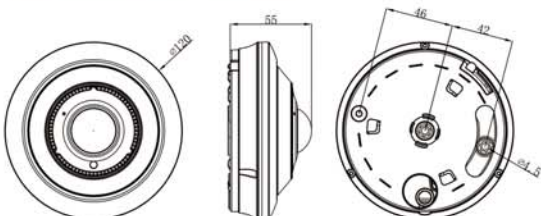

EZ-IP36001IR500E

H.265 5.0MP PANORAMIC IR DOME IP CAMERA, POE

EZ-IP36001IR500E(A)

H.265 5.0MP PANORAMIC IR DOME IP CAMERA, POE, AUDIO

FEATURES

- **Panoramic 360 Degrees**
- **Install Mode: Ceiling, Desktop, Wall, Tilt**
- **9 Display Modes:**
Fisheye, Panorama 360/ 180, Cylinder, Quad, Fisheye + 3 Splits, Fisheye + 8 Splits
Panorama + 3 Splits, Panorama + 8 Splits
- **Scheduling Record to SD Card (up to 128GB)**
- **Built-in Audio, Alarm, BNC Output, Reset (Optional)**
- **3pcs SMD IR LED/ 5M IR Distance**
- **IP66 Weatherproof Rating**

SPECIFICATION

MODEL	EZ-IP36001IR500E	EZ-IP36001500E(A)
Video Compression	H.265/H.264	
Image Sensor	1/2.9" SONY STARVIS IMX326	
Total Number of Pixels	2160(H) X 2160(V)	
Resolution	5.0 MegaPixel	
Triple Stream	Main Stream: 2160 X 2160/ 5.0MP Sub Stream: 720 X 720 (max.) Mobile Stream: 480 X 480 (max.)	
Frame Rate	15fps at 2160 X 2160	
Lens/ Viewing Angle	1.1mm Lens/ 360°	
Min. Illumination	0.01 LUX/ F1.2 AGC On (0 LUX IR On)	
F Value	F2.0 ±5%	
Shutter Control	NTSC/ PAL: 1/5 ~ 1/20,000sec	
IR Distance	Built-in 3pcs SMD IR LED/ 5M IR Distance	
SD Card Storage	YES (up to 128GB)	
Audio	No	Built-in Microphone & Speaker
Alarm	No	Alarm Input & Output
Reset Button & BNC Output	No	Yes
Network Protocol	TCP/IP,HTTP,DHCP,DNS,DDNS,RTP/RTSP,PPPoE, SMTP,NTP,UPnP,SNMP,HTTPS,FTP	
Ethernet	1 x RJ45 10M/ 100M Ethernet Interface	
Power	12V DC/ PoE IEEE 802.3af	
PoE Power Consumption	0.11A (48V DC)/ 5W	
Dimension	Ø120*55mm	
Weight	0.43kg	0.55kg

DIMENSION

Unit : mm