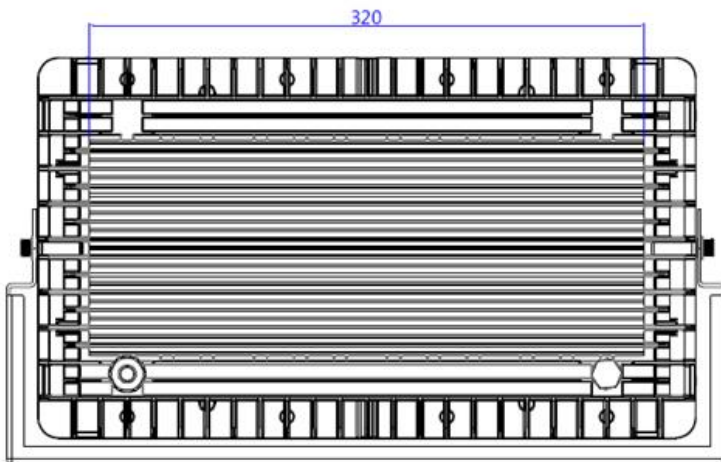

SPECIFICATION

PART NO.:CF1280PL
Flood Light / High Bay
LED Lamp

CF1280PL Professional Series

Model NO.	CF1280PL
System Watts	280W±3%
LED Chip	
CRI	≥ 70
LED nos.	128pcs
Luminous flux (Cool White)	≥ 30,800 lm ≥ 110 lm/w
Drivers	 MeanWell HLG-320H,90~305V AC,IP67,1-10V Dimmable, PF > 0.98
Driver nos.	x1 Driver (Outside)
Dimming	1-10V
IP Rating	IP67
Beam Angles	15°/30°/60°/80°/90°/110°,PC Lens(90°/110° special lens)
Front Cover	Tempered proof glass
Weight	4.8~5.5kg (include driver and bracket)
Carton Size	L490*W380*H220 (mm)
Total Weight	6kg
Bracket	GF Type:SPCC GC Type:Aluminum,Anti-Vibration
Fixture Painting	Pure White with RHDC coating (Rapid Heat-Dissipation Coating)
Operation Temp.	Outdoors Only
Life span	≥ 50,000 hrs
Warranty	3 Years
Certification	