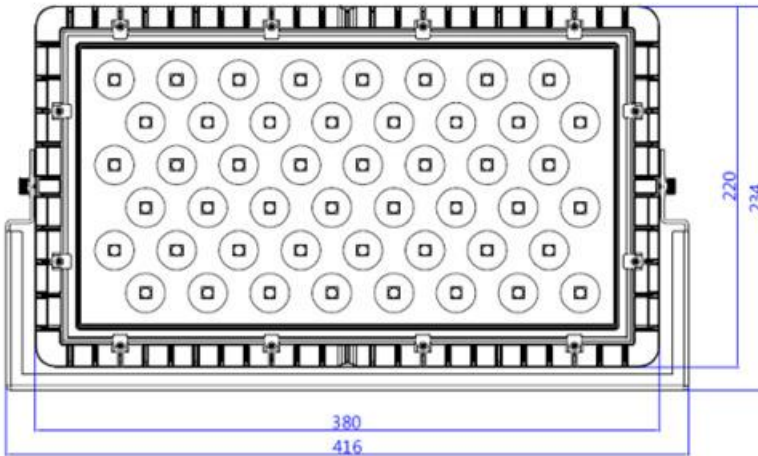

SPECIFICATION

PART NO.:CF1280PL
Flood Light / High Bay
LED Lamp

CF1280PL Professional Series

Model NO.	CF1280PL
System Watts	280W±3%
LED Chip	
CRI	≥ 70
LED nos.	128pcs
Luminous flux (Cool White)	≥ 30,800 lm ≥ 110 lm/w
Drivers	 MeanWell HLG-320H,90~305V AC,IP67,1-10V Dimmable, PF > 0.98
Driver nos.	x1 Driver (Outside)
Dimming	1-10V
IP Rating	IP67
Beam Angles	15°/30°/60°/80°/90°/110°,PC Lens(90°/110° special lens)
Front Cover	Tempered proof glass
Weight	4.8~5.5kg (include driver and bracket)
Carton Size	L490*W380*H220 (mm)
Total Weight	6kg
Bracket	GF Type:SPCC GC Type:Aluminum,Anti-Vibration
Fixture Painting	Pure White with RHDC coating (Rapid Heat-Dissipation Coating)
Operation Temp.	Outdoors Only
Life span	≥ 50,000 hrs
Warranty	3 Years
Certification	