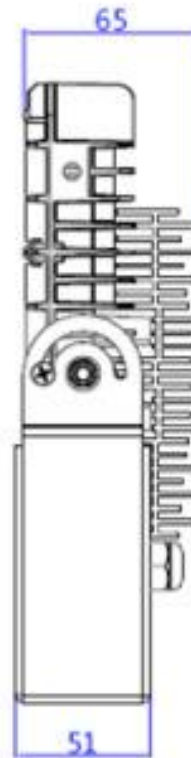

SPECIFICATION

PART NO.:CF1280PL
Flood Light / High Bay
LED Lamp

CF1280PL Professional Series

Model NO.	CF1280PL
System Watts	280W±3%
LED Chip	
CRI	≥ 70
LED nos.	128pcs
Luminous flux (Cool White)	≥ 30,800 lm ≥ 110 lm/w
Drivers	 MeanWell HLG-320H,90~305V AC,IP67,1-10V Dimmable, PF > 0.98
Driver nos.	x1 Driver (Outside)
Dimming	1-10V
IP Rating	IP67
Beam Angles	15°/30°/60°/80°/90°/110°,PC Lens(90°/110° special lens)
Front Cover	Tempered proof glass
Weight	4.8~5.5kg (include driver and bracket)
Carton Size	L490*W380*H220 (mm)
Total Weight	6kg
Bracket	GF Type:SPCC GC Type:Aluminum,Anti-Vibration
Fixture Painting	Pure White with RHDC coating (Rapid Heat-Dissipation Coating)
Operation Temp.	Outdoors Only
Life span	≥ 50,000 hrs
Warranty	3 Years
Certification	