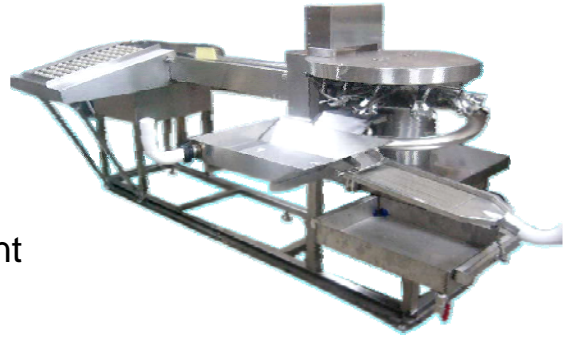

敲蛋機 STRIKING MACHINE

1. 可搭配自動進料
Available to add Auto-Feeding
2. 主要功能打全蛋, 亦可做分離蛋
The main function of striking the whole egg, can also do the separation of egg
3. 集中收集蛋殼處理
Centralized collect of eggshell treatment
4. 全不鏽鋼材質, 易沖洗清理
All stainless steel, easy to wash

G-518SC

Type	G-518SA	G-518SB	G-518SC
Spc.	4.0 × 2.1 × 1.2 (M)	3.6 × 1.5 × 1.2 (M)	1.5 × 1.1 × 1.2 (M)
Cap.	12000/H	7600/H	4000/H
Fittings	Automatic feeding	Automatic feeding	None

Type	G-528SA	G-528SB	G-528SC
Spc.	4.0 × 1.8 × 1.4 (M)	3.4 × 1.4 × 1.4 (M)	1.7 × 1.1 × 1.4 (M)
Cap.	10800/H	7200/H	3600/H
Fittings	Automatic feeding	Automatic feeding	None